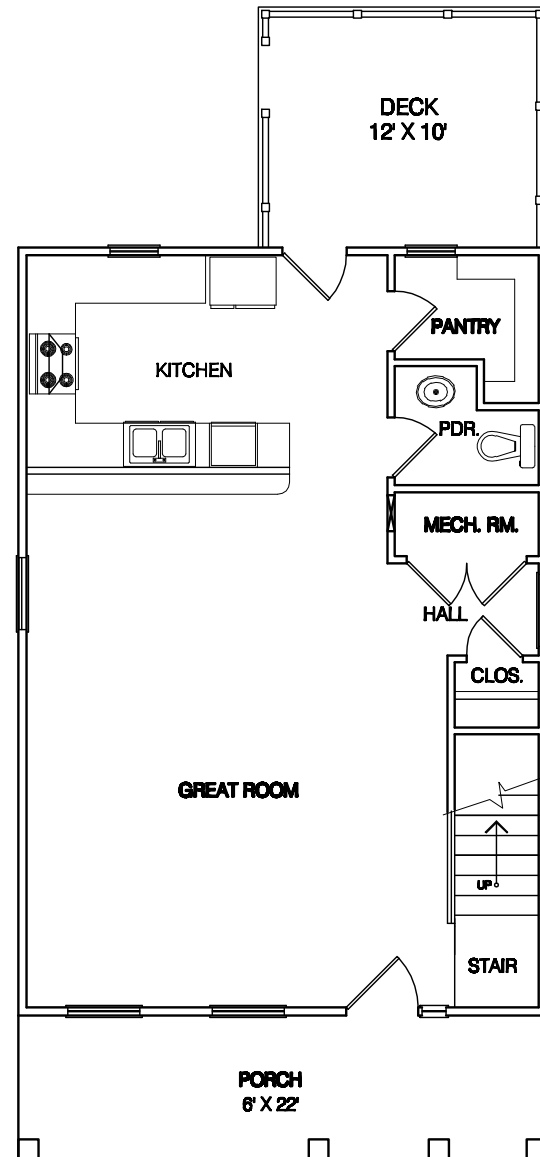

LOT 53

ECHOL'S VILLAGE

FLOOR AREA SUMMARY

MAIN LEVEL 704 SQ FT
UPPER LEVEL 748 SQ FT

TOTAL 1452 SQ FT

FIRST FLOOR ROOM DIMENSIONS

GREAT ROOM 18' X 22'
KITCHEN 8' X 15'
PANTRY 4' X 6'
POWDER RM. 3' X 6'

SECOND FLOOR ROOM DIMENSIONS

MASTER BR. 12' X 13'
BEDROOM 2 10' X 11'
BEDROOM 3 11' X 11'
MASTER BATH 5' X 9'
BATH 5' X 9'