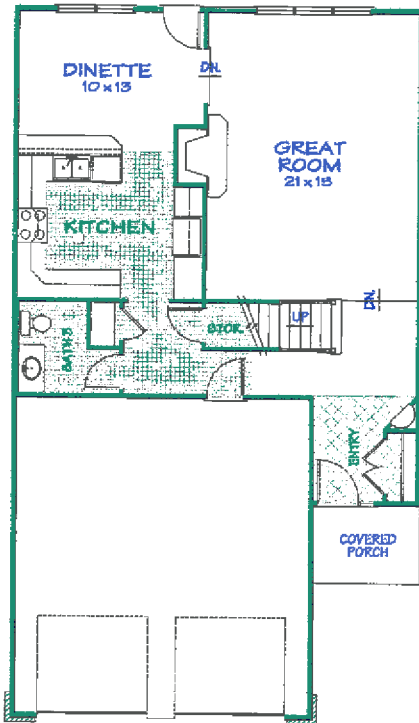

The Paige Townhome Unit

MAIN FL. 932 SQ. FT.
UPPER FL. 1237 SQ. FT.
2169 SQ. FT.

GARAGE 513 SQ. FT.
BASEMENT N.A.

_____ PRICE _____

DATE _____ REALTOR _____

All plans, elevations and renderings may vary in detail and dimensions. Builder reserves the right to alter materials, specifications, features, designs, and prices without prior notice. Floorplan may vary according to elevation or unit placement.