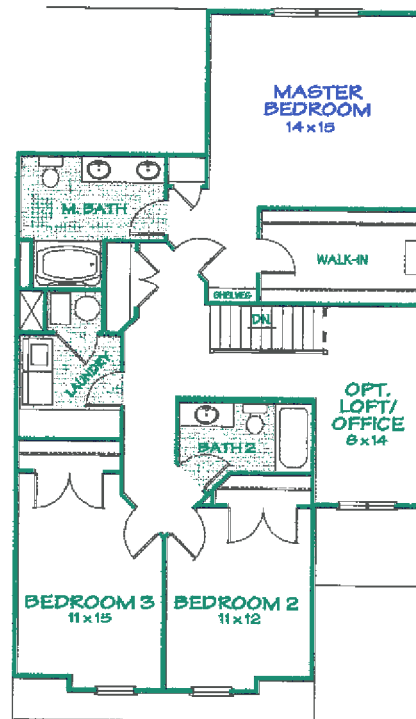

The Paige Townhome Unit

MAIN FL. 932 SQ. FT.
UPPER FL. 1237 SQ. FT.
2169 SQ. FT.

GARAGE 513 SQ. FT.
BASEMENT N.A.

_____ PRICE _____

DATE _____ REALTOR _____

All plans, elevations and renderings may vary in detail and dimensions. Builder reserves the right to alter materials, specifications, features, designs, and prices without prior notice. Floorplan may vary according to elevation or unit placement.